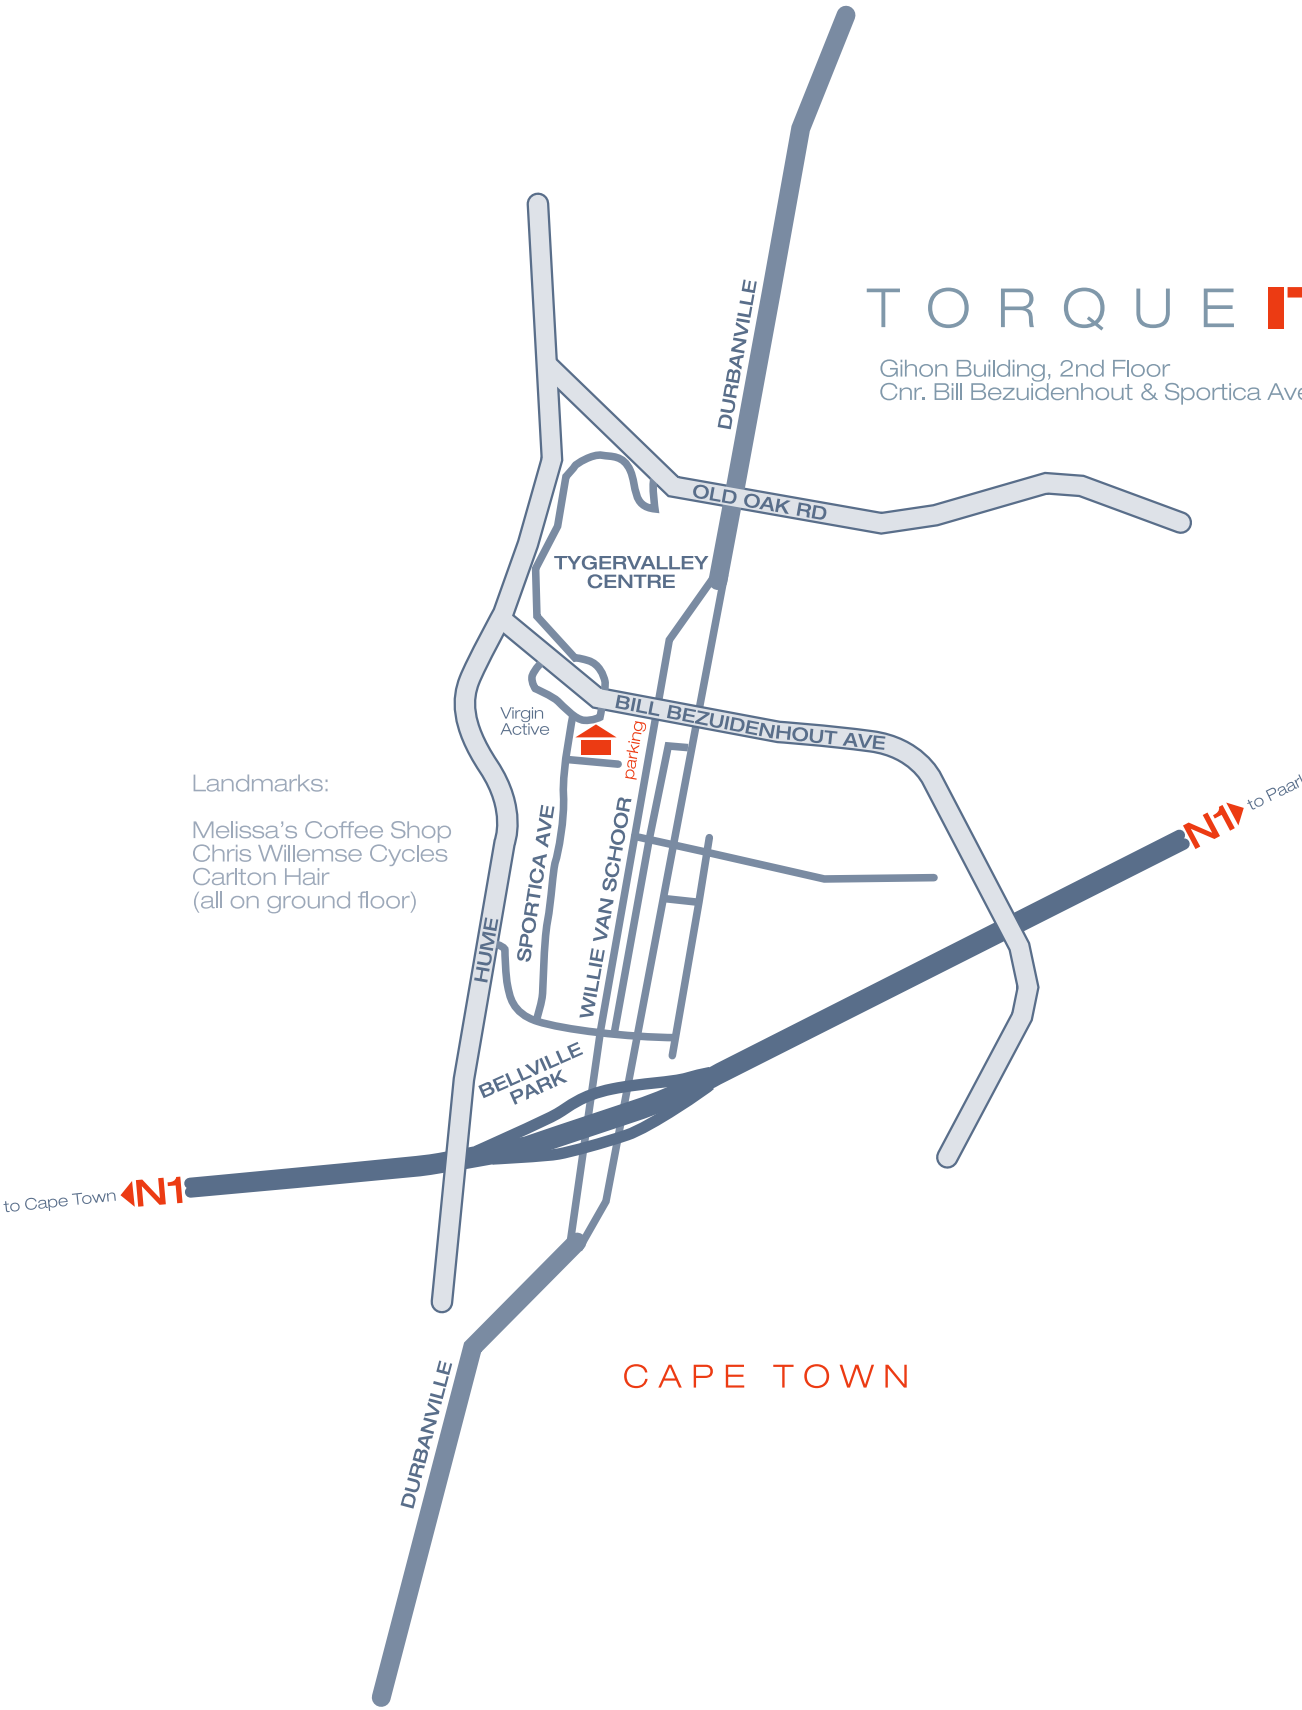

TORQUE IT

Gihon Building, 2nd Floor
Cnr. Bill Bezuidenhout & Sportica Ave

Landmarks:
Melissa's Coffee Shop
Chris Willemse Cycles
Carlton Hair
(all on ground floor)

Virgin Active

parking

CAPE TOWN