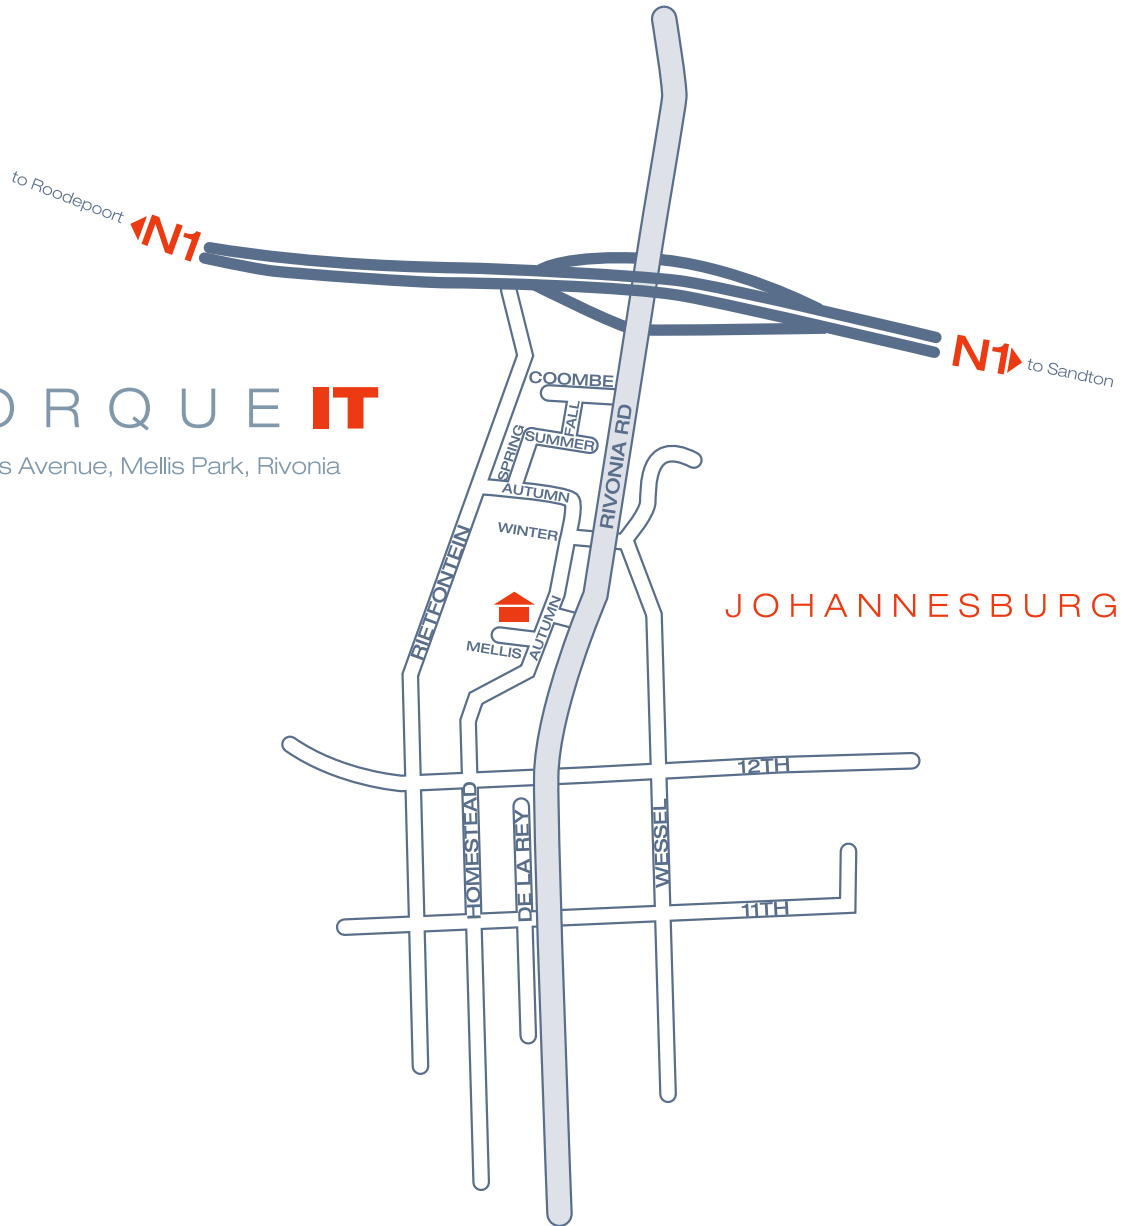

TORQUE IT

5 Mellis Avenue, Mellis Park, Rivonia

JOHANNESBURG